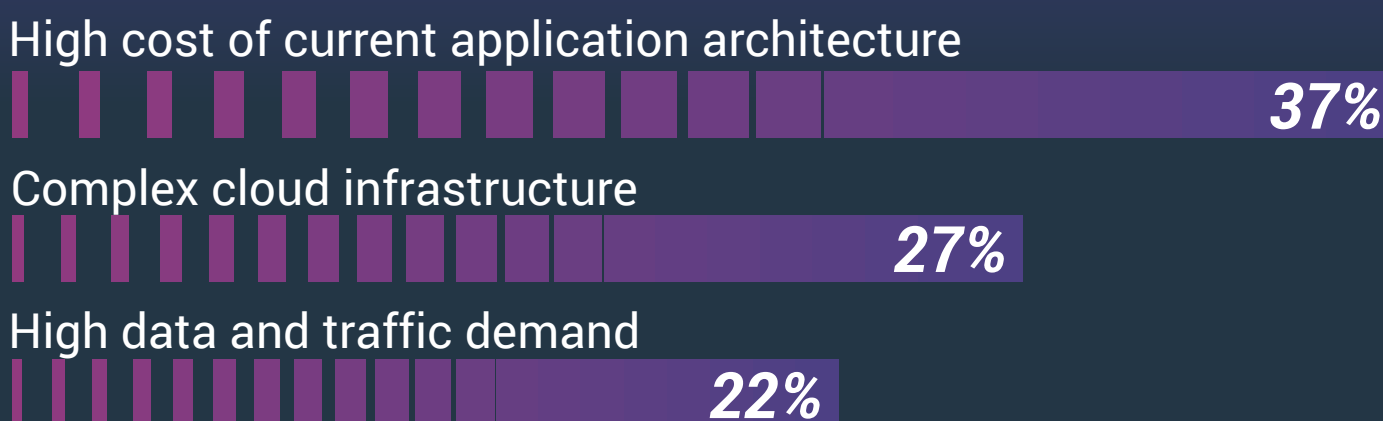

APPLICATION DELIVERY IN THE CLOUD

83% ENTERPRISE WORKLOADS WILL BE IN THE CLOUD BY 2020

2006

2020

TOP THREE PRESSURES OF APPLICATION DELIVERY IN THE CLOUD

82% OF ENTERPRISES HAVE A MULTI-CLOUD STRATEGY

BUSINESS CHALLENGES IT EXPERTS STRUGGLE WITH COMPLEXITY

CLOUD

SECURITY

APP PROLIFERATION

RISK PROLIFERATION

THE SOLUTION?

With this new complex infrastructure, advanced load balancers help IT improve system visibility, security, automation, multi-cloud support, and use of containers regardless of where their applications sit.