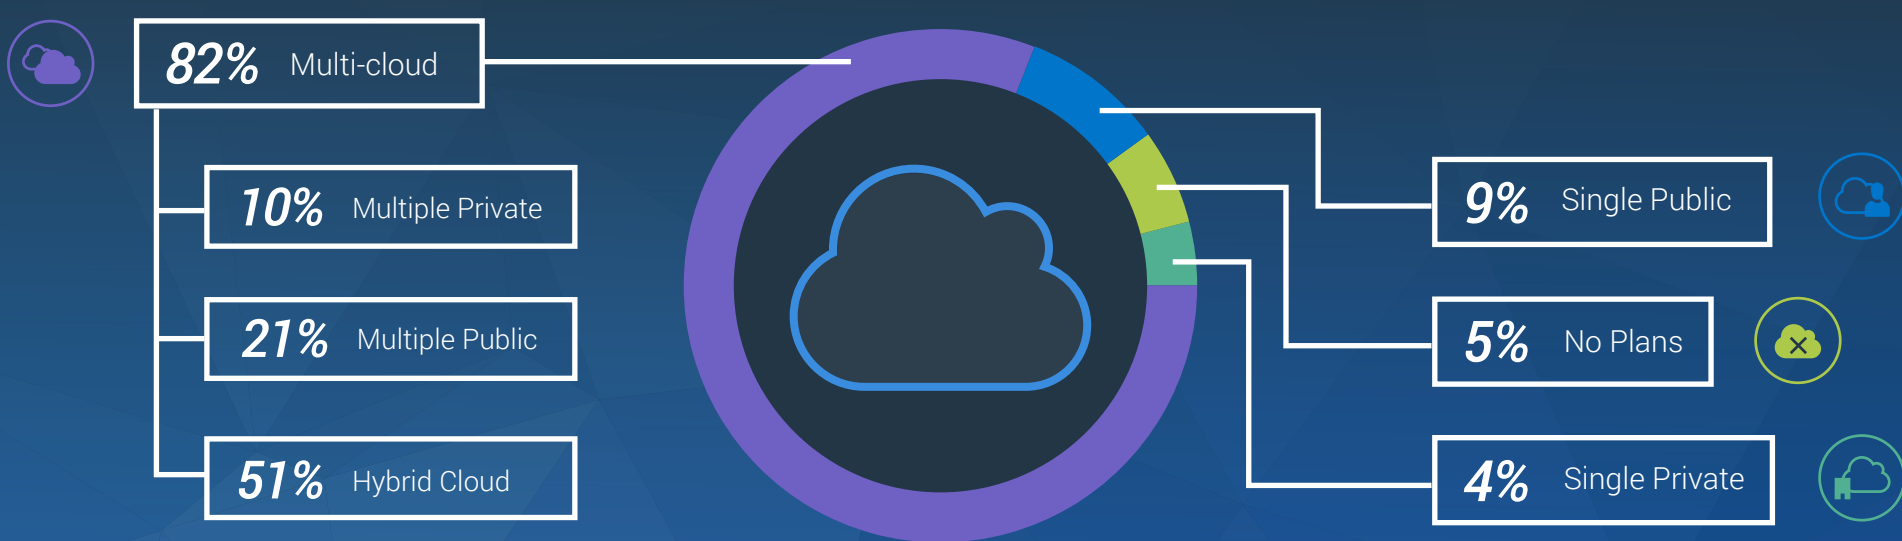

APPLICATION DELIVERY IN THE CLOUD

83% ENTERPRISE WORKLOADS WILL BE IN THE CLOUD BY 2020

2006

2020

TOP THREE PRESSURES OF APPLICATION DELIVERY IN THE CLOUD

82% OF ENTERPRISES HAVE A MULTI-CLOUD STRATEGY

BUSINESS CHALLENGES IT EXPERTS STRUGGLE WITH COMPLEXITY

CLOUD

SECURITY

APP PROLIFERATION

RISK PROLIFERATION

THE SOLUTION?

With this new complex infrastructure, advanced load balancers help IT improve system visibility, security, automation, multi-cloud support, and use of containers regardless of where their applications sit.